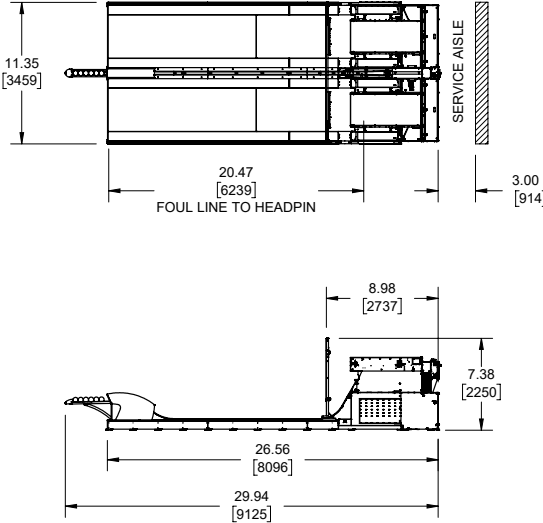

Reclaimed

Storehouse

Whisper

See the QubicaAMF website for all design and color options

Video Mask Option

Space Required - Standard Length Unit

A lane pair of Standard Fly'n Ducks can be installed in space as little as 32'-3"L x 11'-4"W x 7'-6"H. This includes a 4' players area in the front and 1'- 8" minimum service aisle behind the machines.

Standard Fly'n Ducks, with Approach

- A 3' (914 mm) service aisle behind the machines is recommended. The minimum service aisle width is 1.64' (500 mm)
- The 7.38' (2250 mm) mask height shown is for the graphic mask. The video mask option requires 8.63' (2631 mm)

Lane Length Options

Choose from 4 lane lengths starting with Standard and increasing in 12' increments up to Regulation – which is a full-size regulation duckpin bowling lane.

Length	Benefits	Bowler Approach (ft)	Lane & Pin Deck Surface (ft)	Overall Length (ft)
Standard	The smallest possible footprint and maximum revenue/square foot	No Approach	24	30
		6' Approach	24	32.5
Midway	A slightly more challenging playing experience than the Standard length	No Approach	36	42
		6' Approach	36	44.5
Three-Quarter	A more traditional duckpin experience in less space than the Regulation length	12' Approach	48	62.5
Regulation	The traditional, regulation-length duckpin bowling experience	12' Approach	63	78
		16' Approach	63	82