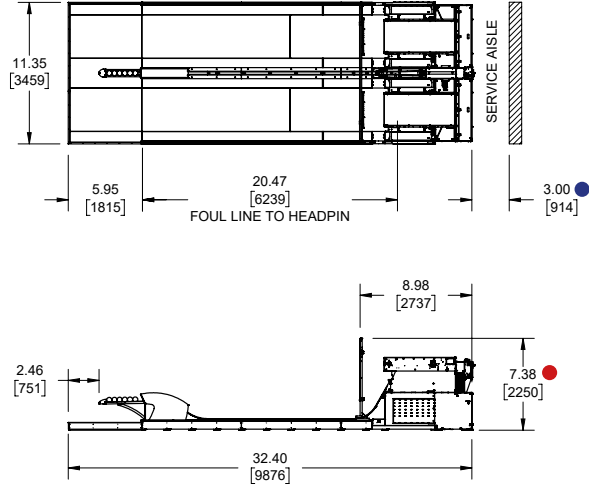

Reclaimed

Storehouse

Whisper

See the QubicaAMF website for all design and color options

Video Mask Option

Space Required - Standard Length Unit

A lane pair of Standard Fly'n Ducks can be installed in space as little as 32'-3"L x 11'-4"W x 7'-6"H. This includes a 4' players area in the front and 1'- 8" minimum service aisle behind the machines.

Standard Fly'n Ducks, with Approach

- A 3' (914 mm) service aisle behind the machines is recommended. The minimum service aisle width is 1.64' (500 mm)
- The 7.38' (2250 mm) mask height shown is for the graphic mask. The video mask option requires 8.63' (2631 mm)

Lane Length Options

Choose from 4 lane lengths starting with Standard and increasing in 12' increments up to Regulation – which is a full-size regulation duckpin bowling lane.

Length	Benefits	Bowler Approach (ft)	Lane & Pin Deck Surface (ft)	Overall Length (ft)
Standard	The smallest possible footprint and maximum revenue/square foot	No Approach	24	30
		6' Approach	24	32.5
Midway	A slightly more challenging playing experience than the Standard length	No Approach	36	42
		6' Approach	36	44.5
Three-Quarter	A more traditional duckpin experience in less space than the Regulation length	12' Approach	48	62.5
Regulation	The traditional, regulation-length duckpin bowling experience	12' Approach	63	78
		16' Approach	63	82