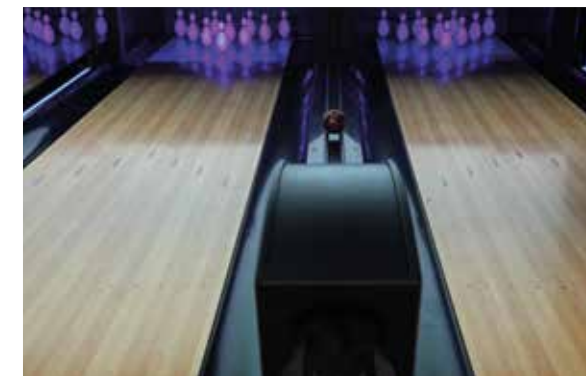

CenterPunch LED Pin Lighting